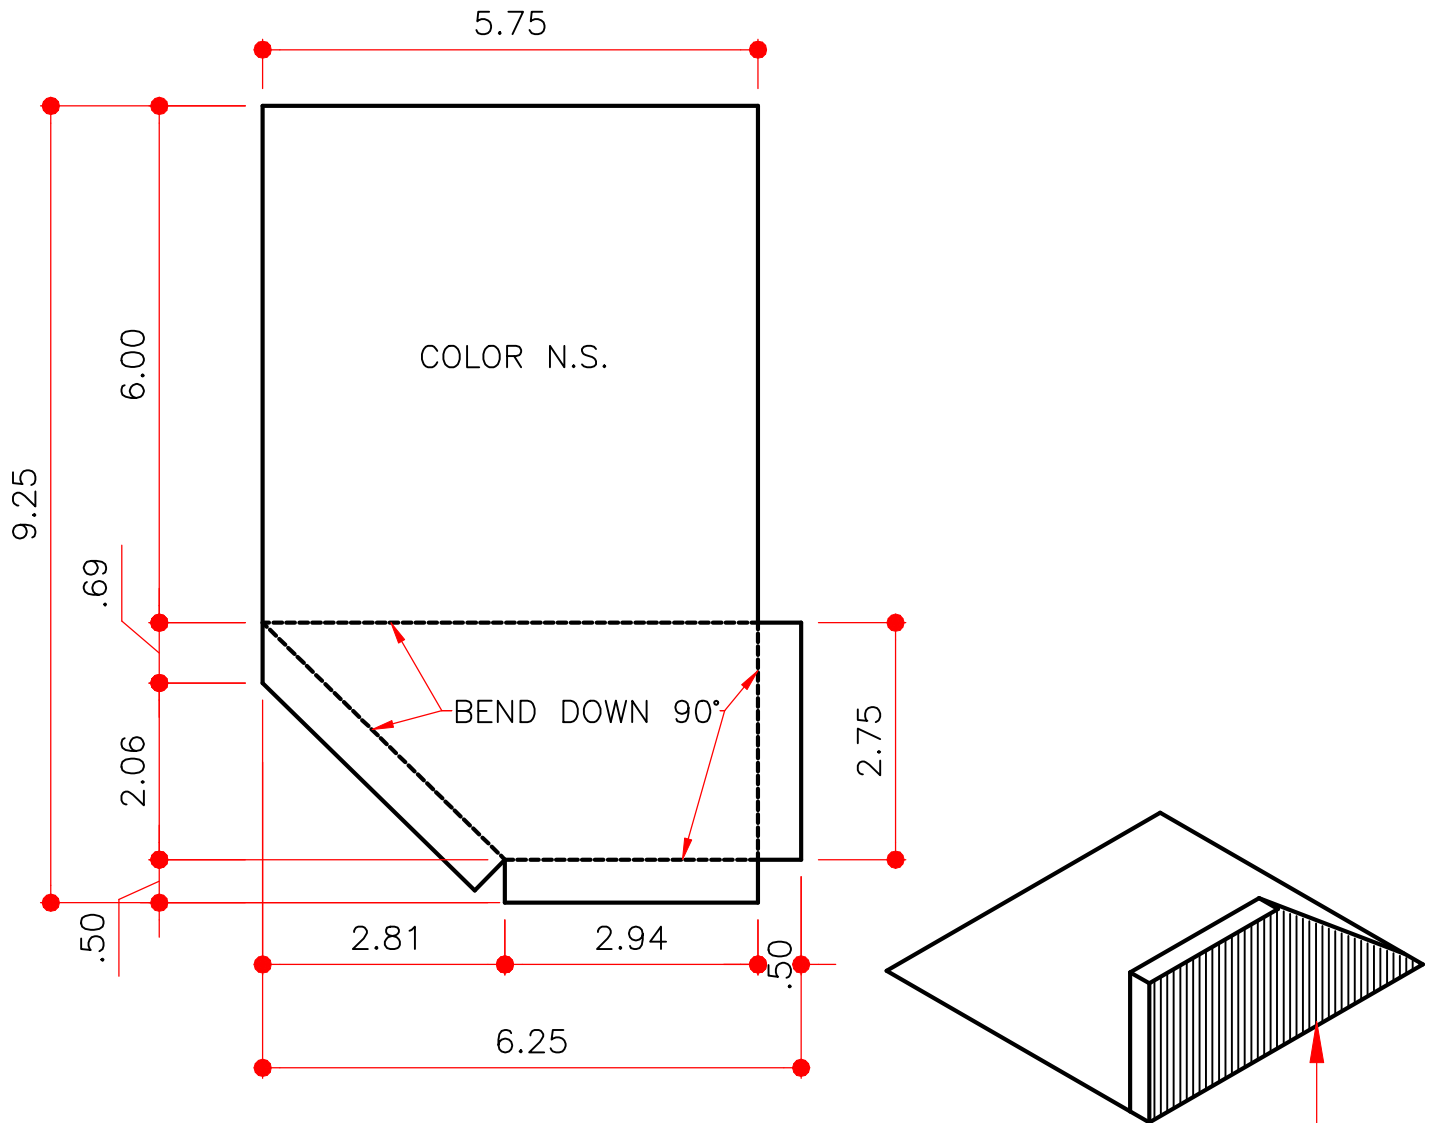

RAKE CAP (RIGHT)

RCA02

MASTER PART NUMBER	VINTAGE	AVAILABLE COLORS	THICKNESS	YIELD	BLANK WIDTH	BLANK LENGTH	TOTAL WEIGHT LBS	LRC
RCA02	B	ALL	24 or 26 GA	33 KSI	6.250	9.250	.31	W 05C S 05C T 05C U 05C

QC NOTE: NO SCRATCHES WITHIN THE HATCHED AREA.