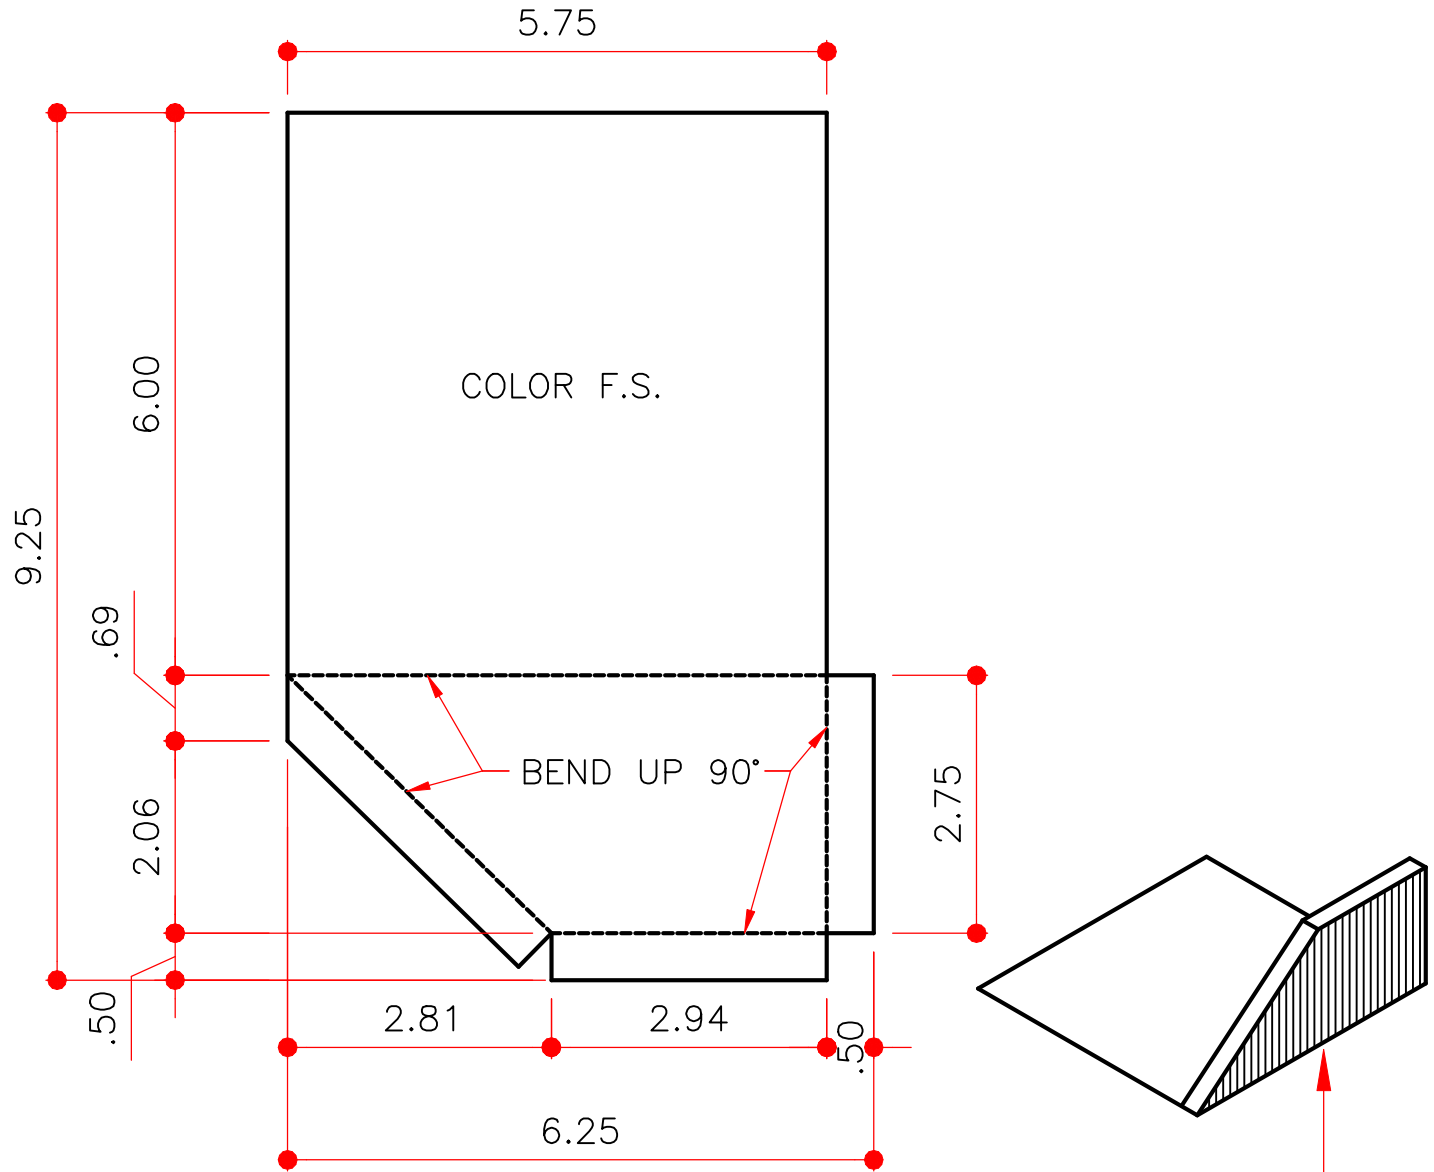

# RAKE CAP (LEFT)

RCA01

MASTER PART NUMBER	VINTAGE	AVAILABLE COLORS	THICKNESS	YIELD	BLANK WIDTH	BLANK LENGTH	TOTAL WEIGHT LBS	LRC
RCA01	B	ALL	24 or 26 GA	33 KSI	6.250	9.250	.31	W 05C S 05C T 05C U 05C

QC NOTE: NO SCRATCHES WITHIN THE HATCHED AREA.