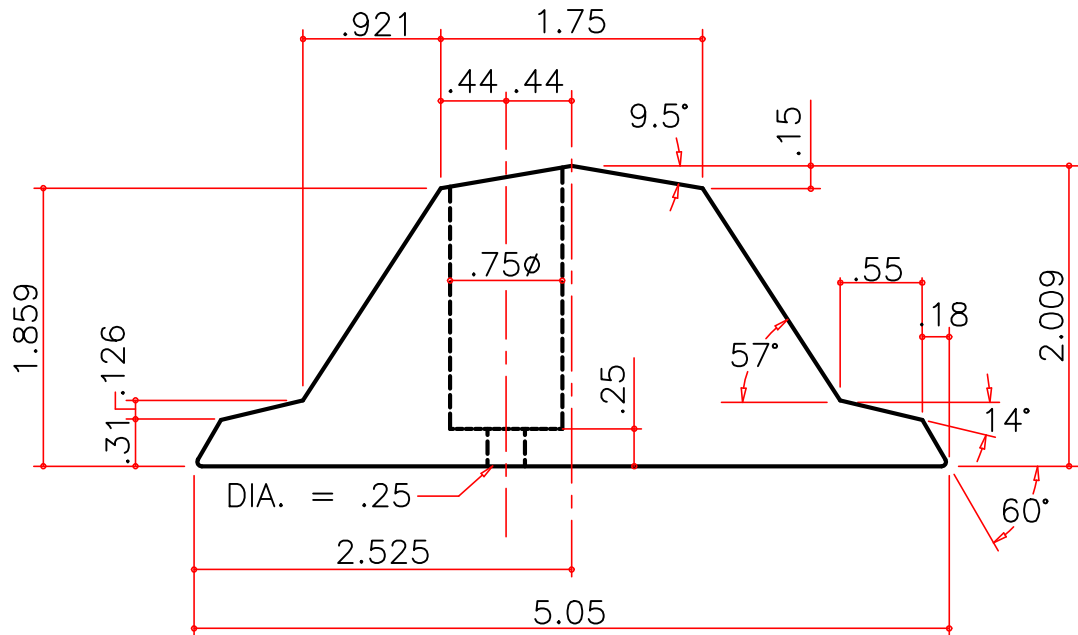

CFR RUBBER VOID CLOSURE-STRAIGHT

HRS01

MASTER PART NUMBER	VINTAGE	AVAILABLE COLORS	THICKNESS	YIELD	BLANK WIDTH	BLANK LENGTH	TOTAL WEIGHT LBS	LRC
HRS01	A	NP	NA	NA	NA	NA	1.50	W 05C S 13C T 13C U 13C

NOTE:

HOLE IN PART IS TO BE CENTERED OVER THE LENGTH OF THE PART.