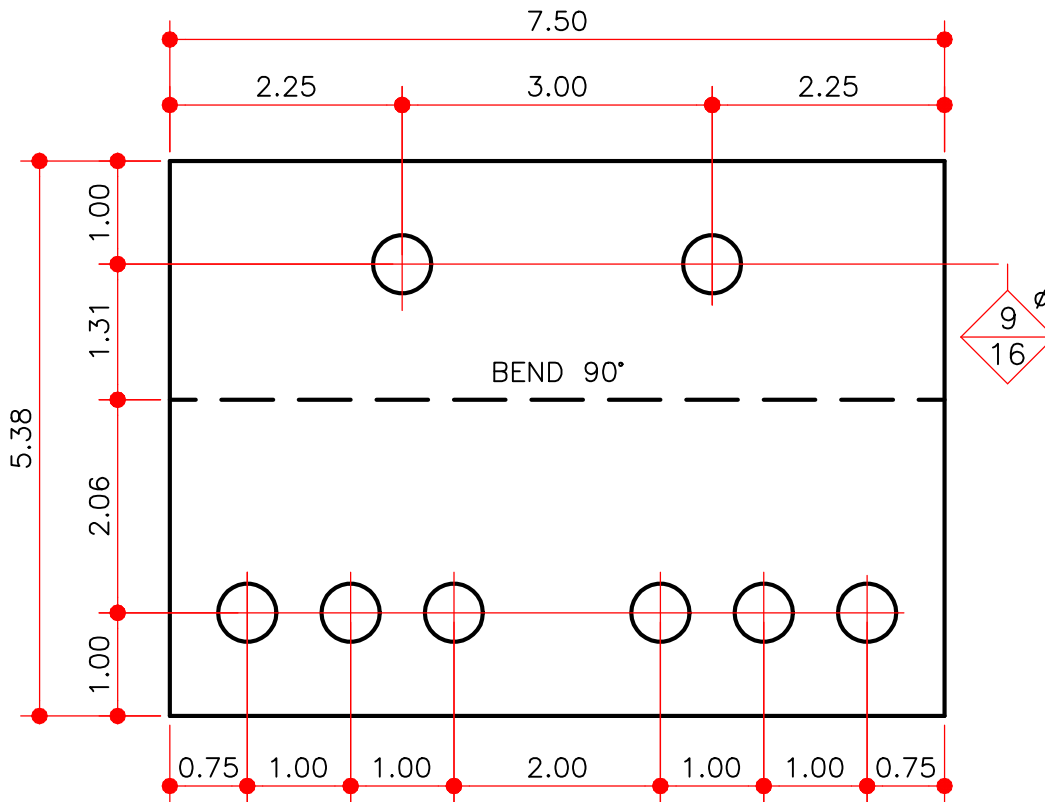

8" & 10" INSIDE CORNER GIRT CLIP (FLUSH)

GCC08

MASTER PART NUMBER	VINTAGE	AVAILABLE COLORS	THICKNESS	YIELD	BLANK WIDTH	BLANK LENGTH	TOTAL WEIGHT LBS	LRC
GCC08	C	BK,RP,GP	0.188	55 KSI	5.375	7.500	2.15	T 07A W 07A S 07A U 07A

SHOP NOTE: OK TO FAB PART OUT OF 3.00 x 3.00 x .25 HR ANGLE.