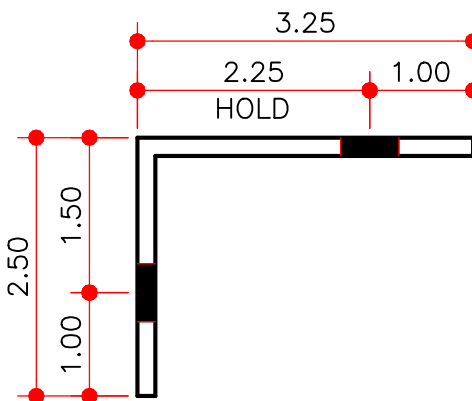

8" & 10" INSIDE CORNER GIRT CLIP (FLUSH)

GCC08

MASTER PART NUMBER	VINTAGE	AVAILABLE COLORS	THICKNESS	YIELD	BLANK WIDTH	BLANK LENGTH	TOTAL WEIGHT LBS	LRC
GCC08	C	BK,RP,GP	0.188	55 KSI	5.375	7.500	2.15	T 07A W 07A S 07A U 07A

SHOP NOTE: OK TO FAB PART OUT OF 3.00 x 3.00 x .25 HR ANGLE.