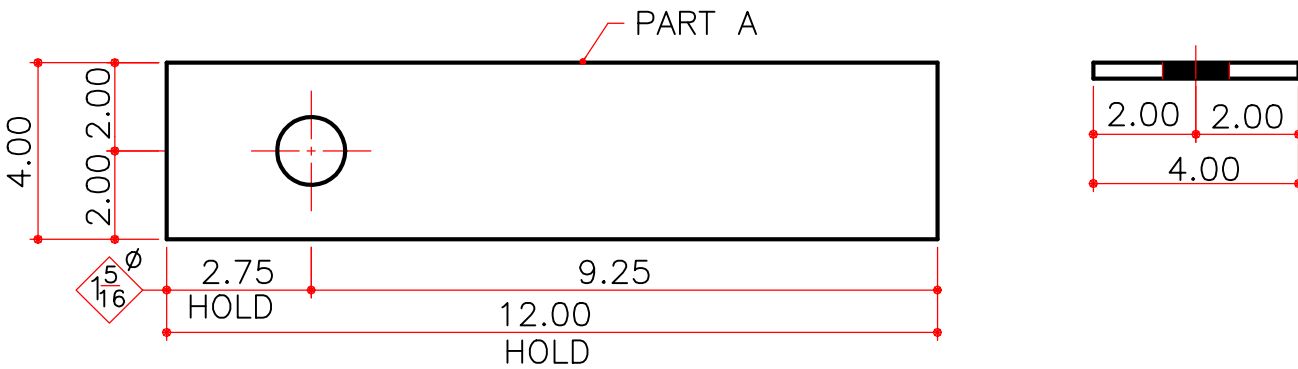

LARGE (RIGHT-HAND) BRACE CLEVIS – 1, 1 1/8, 1 1/4" BCL0(3-4,6)

MASTER PART NUMBER	VINTAGE	AVAILABLE COLORS	THICKNESS	YIELD	BLANK WIDTH	BLANK LENGTH	TOTAL WEIGHT LBS	LRC
								W 07A S 07A T 07A U 07A
BCL03	E	HD,RP,GP	1.125	NA	NA	NA	10.17	
BCL04	E		1.250				10.75	
BCL06	E		1.000				9.72	

SHOP NOTE: Part A is to be made from web scrap/coil.

SUB-UNIT PART NUMBERS	AVAILABLE COLORS	THICKNESS	YIELD	BLANK WIDTH	BLANK LENGTH	SUB-UNIT PART WEIGHT LBS
PART-A	BK	0.500	50 KSI	4.000	12.000	6.80
PART-B	BK	1.125	NA	NA	16.000	3.37
PART-C	BK	1.250	NA	NA	16.000	3.95
PART-D	BK	1.000	NA	NA	16.000	2.92