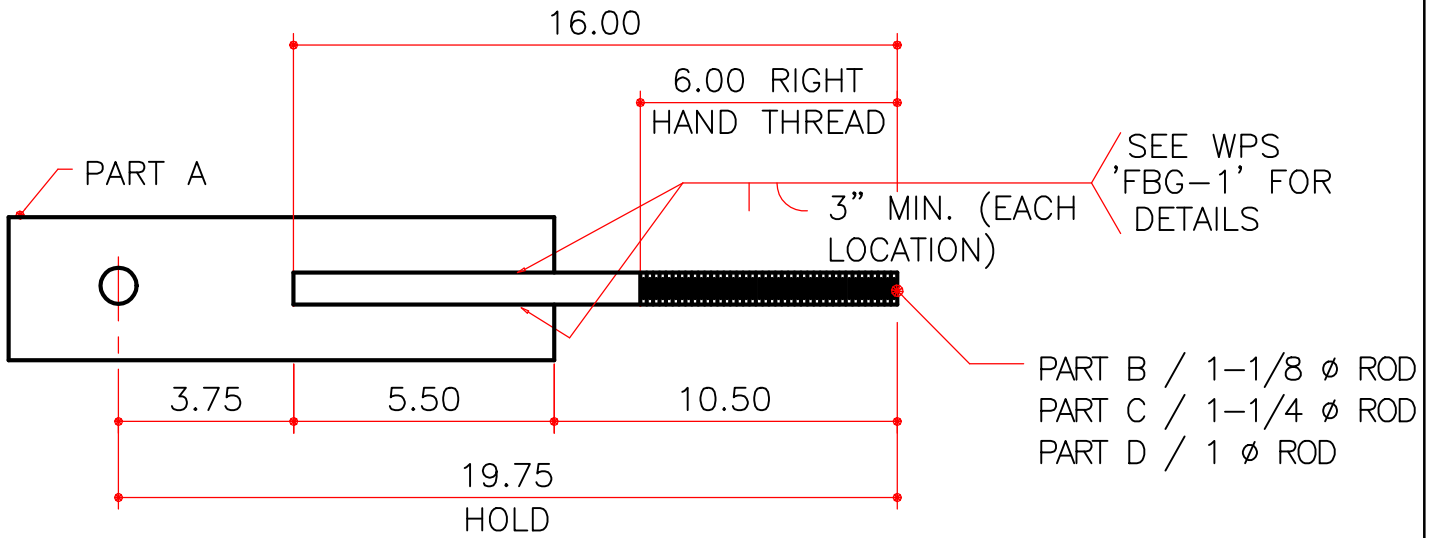

LARGE (RIGHT-HAND) BRACE CLEVIS – 1, 1 1/8, 1 1/4" BCL0(3-4,6)

MASTER PART NUMBER	VINTAGE	AVAILABLE COLORS	THICKNESS	YIELD	BLANK WIDTH	BLANK LENGTH	TOTAL WEIGHT LBS	LRC
								W 07A S 07A T 07A U 07A
BCL03	E	HD,RP,GP	1.125	NA	NA	NA	10.17	
BCL04	E		1.250				10.75	
BCL06	E		1.000				9.72	

SHOP NOTE: Part A is to be made from web scrap/coil.

SUB-UNIT PART NUMBERS	AVAILABLE COLORS	THICKNESS	YIELD	BLANK WIDTH	BLANK LENGTH	SUB-UNIT PART WEIGHT LBS
PART-A	BK	0.500	50 KSI	4.000	12.000	6.80
PART-B	BK	1.125	NA	NA	16.000	3.37
PART-C	BK	1.250	NA	NA	16.000	3.95
PART-D	BK	1.000	NA	NA	16.000	2.92