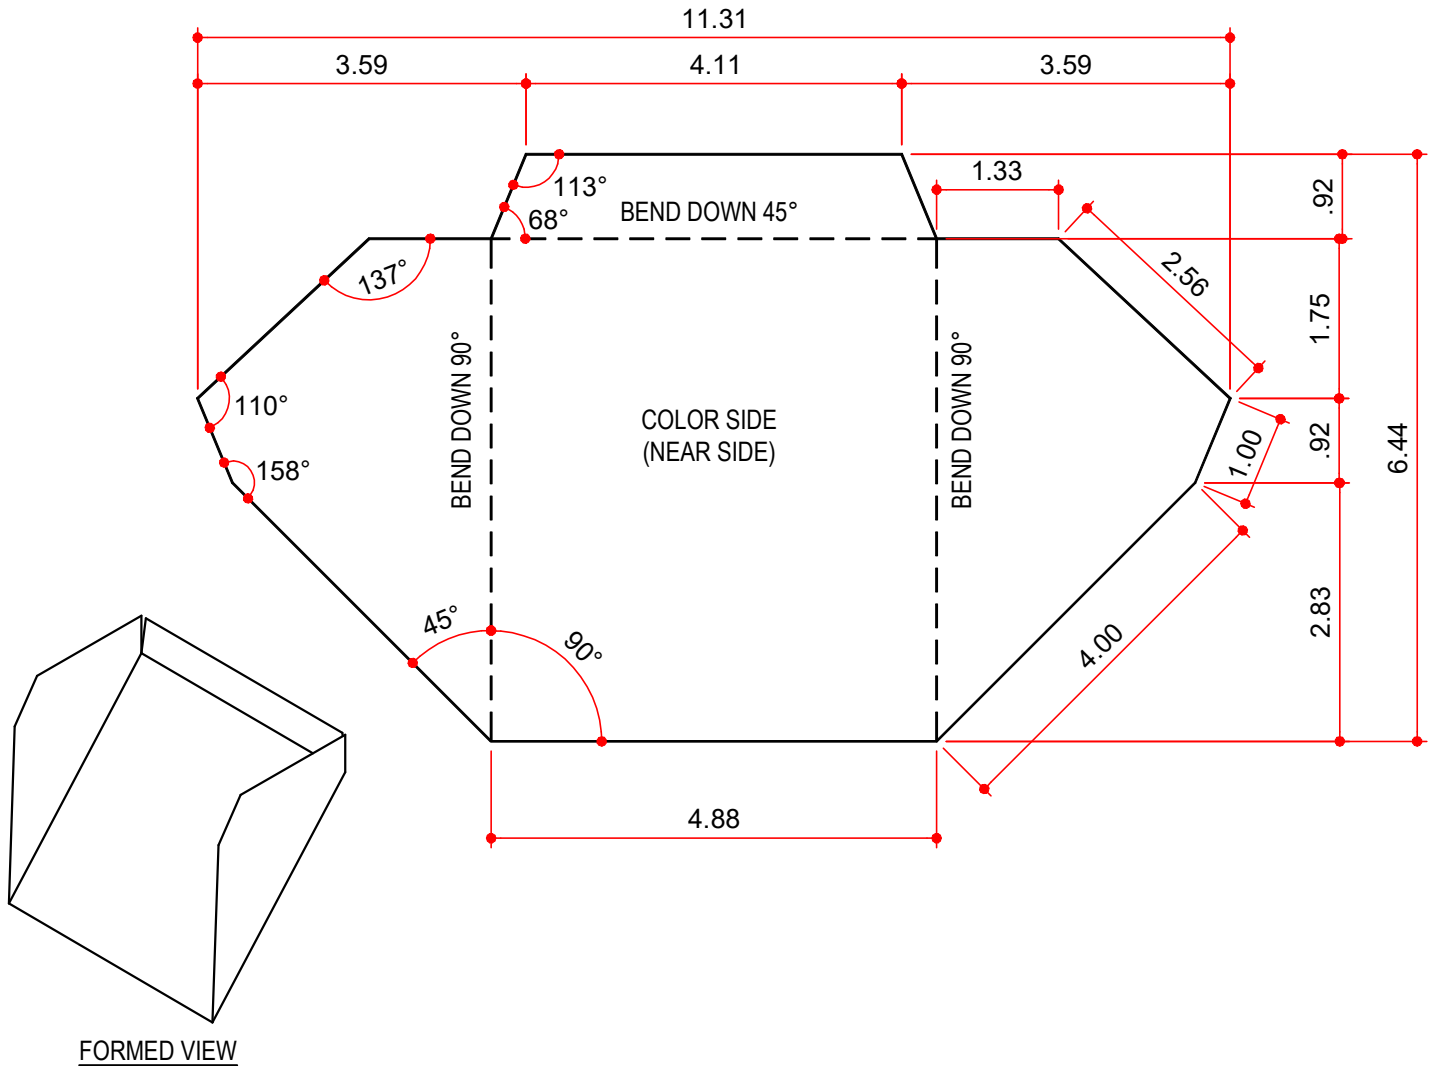

MASTER PART MARK	VIN	AVAILABLE THICKNESS	YIELD MIN.	BLANK LENGTH	BLANK WIDTH	WEIGHT (LBS)
DSPKICK	A	24 OR 26 GA	33 KSI	11.31	6.44	0.40

NOTES:

1) N/A

AVAILABLE COLORS

ALL STANDARD SMP & PVDF COLORS