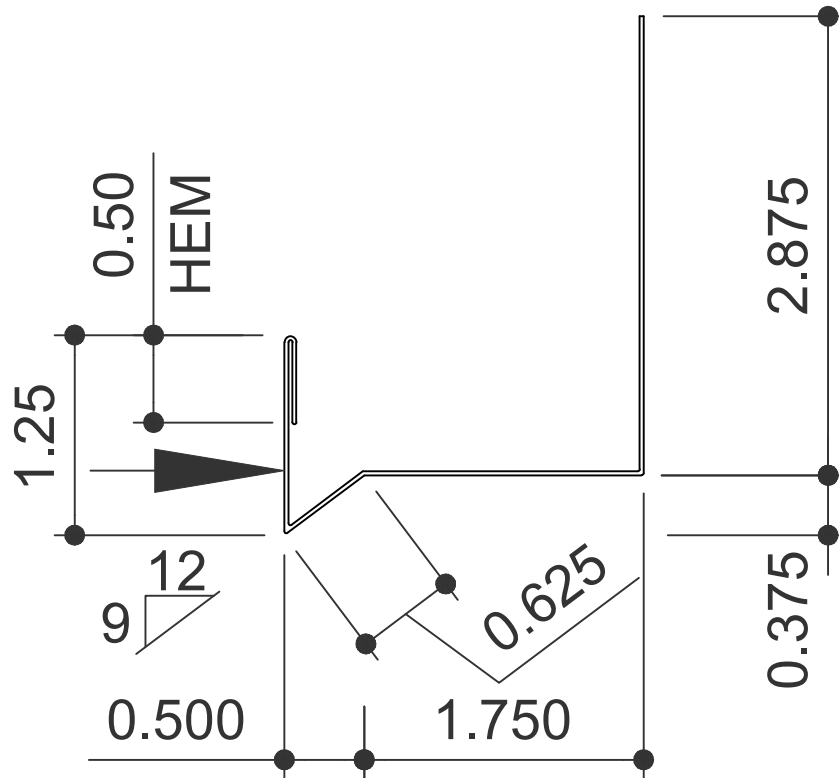

HEADER TRIM								HTK_	
MASTER PART NUMBER	VINTAGE	AVAILABLE COLORS	THICKNESS	YIELD	BLANK WIDTH	BLANK LENGTH	TOTAL WEIGHT LBS 26 GA.	TOTAL WEIGHT LBS 24 GA.	LRC
HTK044	A	SEE AVAILABLE COLOR CHART	26 OR 24 GA.	33 KSI	7.00	44.0	1.57	1.97	
HTK080						80.0	2.85	3.57	
HTK100						100.0	3.57	4.47	
HTK124						124.0	4.43	5.54	
HTK148						148.0	5.29	6.61	
HTK172						172.0	6.15	7.68	
HTK196						196.0	7.00	8.75	
HTK220						220.0	7.86	9.83	
HTK244						244.0	8.72	10.90	

PART NUMBER DESCRIPTION

\* SEE TRIM SECTION COVER PAGE FOR COLOR CODES

NOTES: