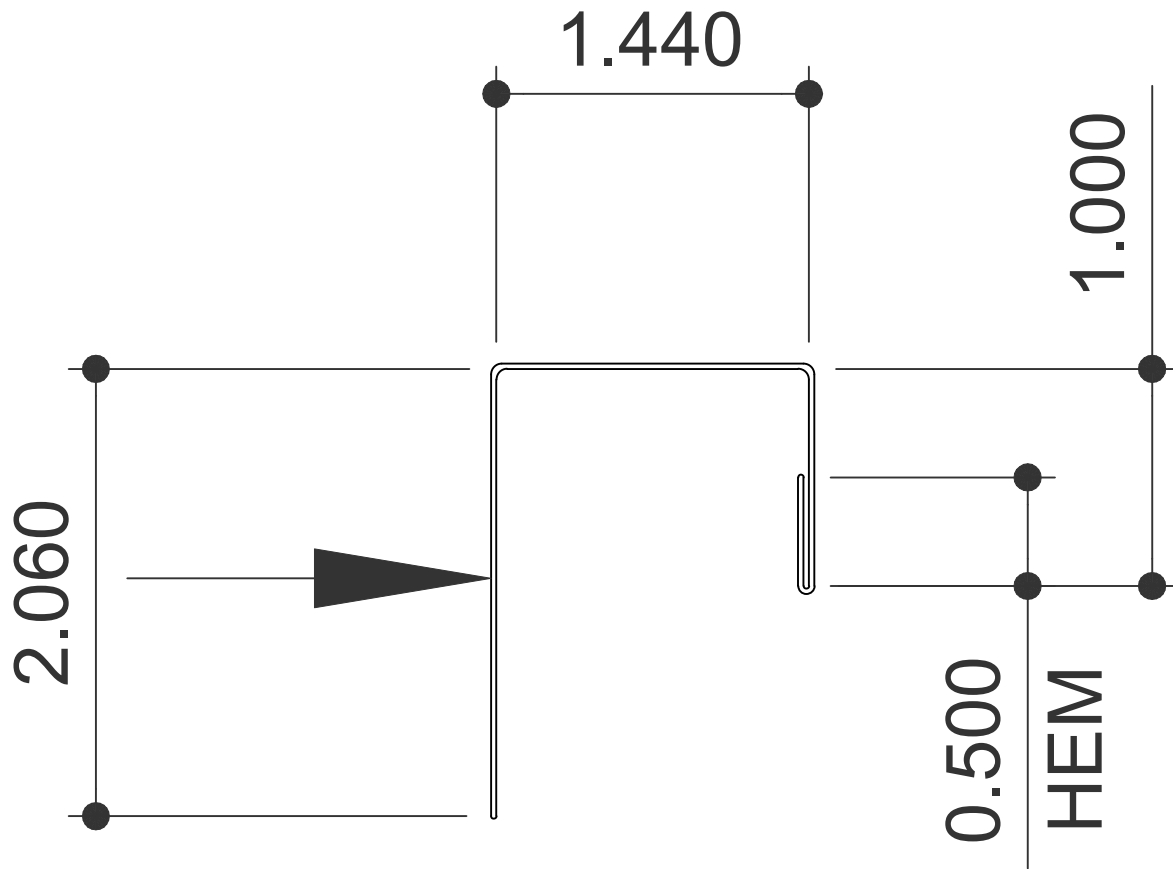

WINDOW & LINER PANEL TRIM

HTD__

MASTER PART NUMBER	VINTAGE	AVAILABLE COLORS	THICKNESS	YIELD	BLANK WIDTH	BLANK LENGTH	TOTAL WEIGHT LBS 26 GA.	TOTAL WEIGHT LBS 24 GA.	LRC
HTD096	A	SEE AVAILABLE COLOR CHART	24 OR 26 GA	33 KSI	5.000	96.00	2.44	3.06	
HTD121	121.00					3.09	3.86		
HTD146	146.00					3.73	4.66		
HTD194	194.00					4.95	6.19		

PART NUMBER DESCRIPTION

* SEE TRIM SECTION COVER PAGE FOR COLOR CODES

NOTES: ALL BENDS ARE 90 DEGREES U.N.O.