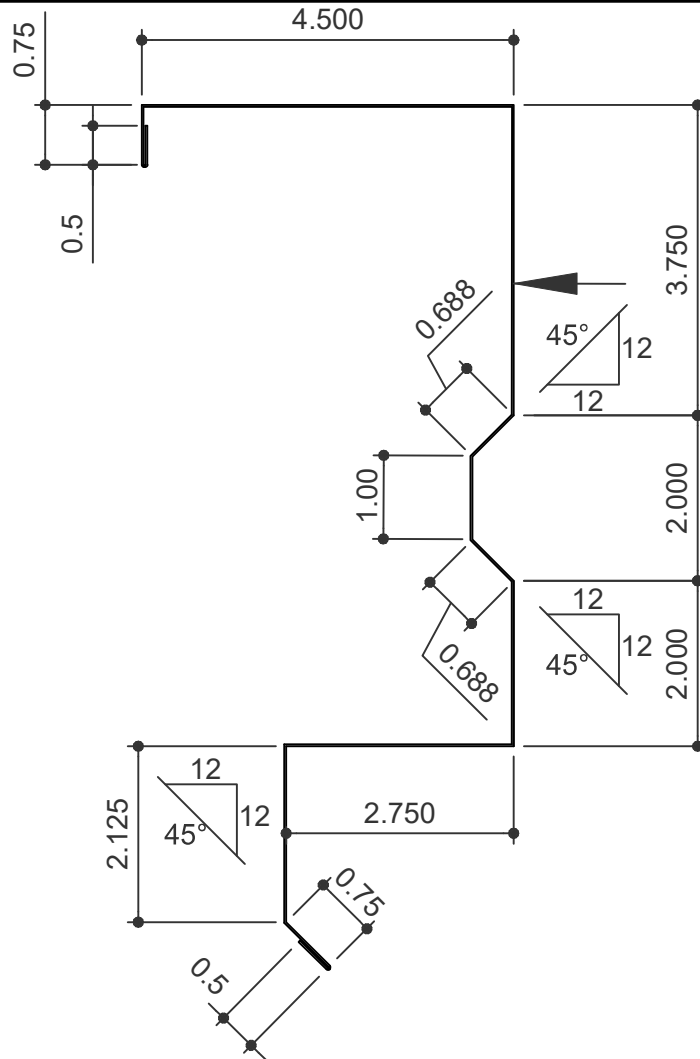

GABLE FASCIA TRIM

GFT

MASTER PART NUMBER	VINTAGE	AVAILABLE COLORS	THICKNESS	YIELD	BLANK WIDTH	BLANK LENGTH	TOTAL WEIGHT LBS 26 GA.	TOTAL WEIGHT LBS 24 GA.	LRC
GFT181	A	SEE AVAILABLE COLOR CHART	26 OR 24 GA.	33 KSI	20.00	181.0	18.48	23.10	

PART NUMBER DESCRIPTION

* SEE TRIM SECTION COVER PAGE FOR COLOR CODES

NOTES: