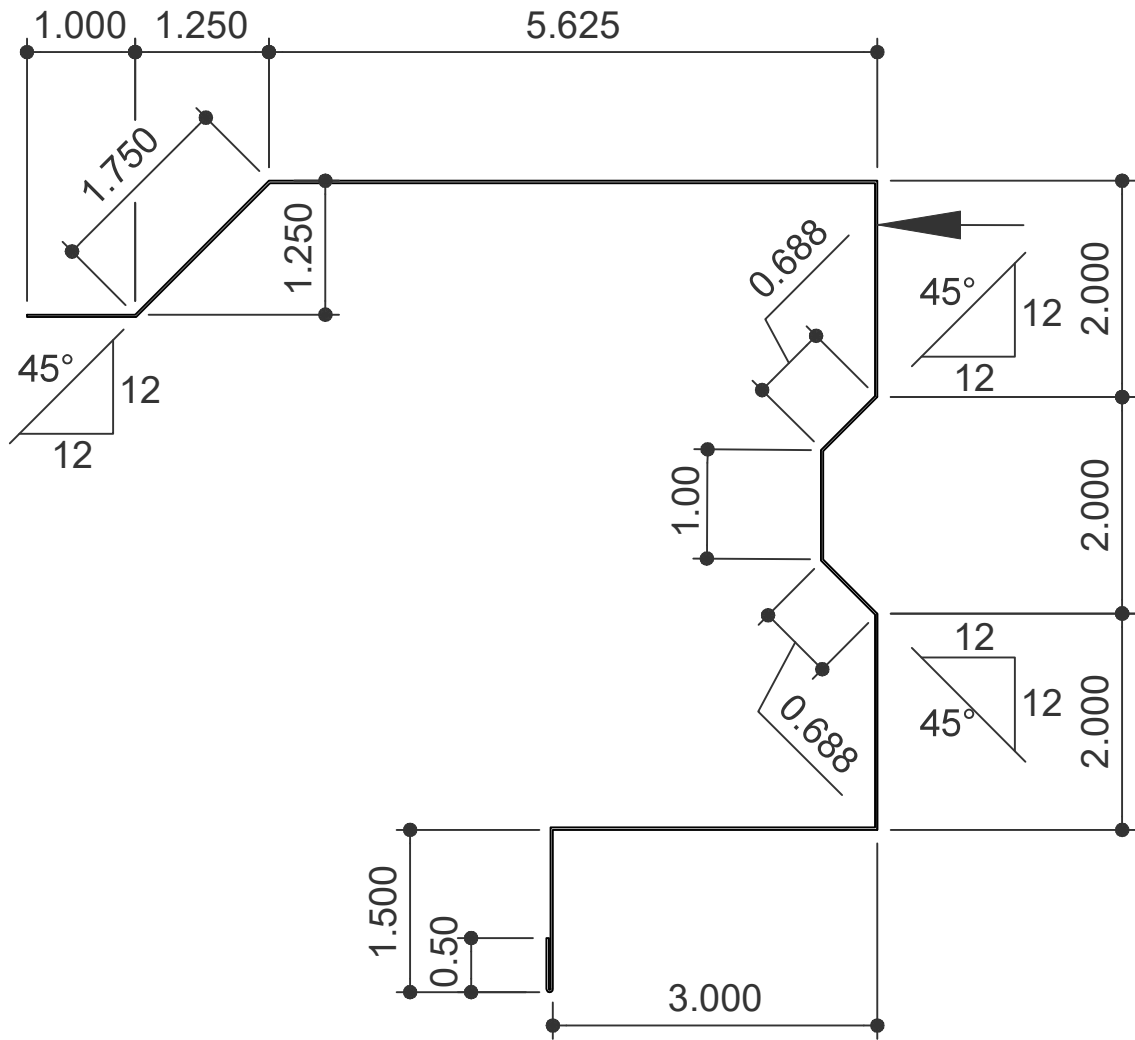

GABLE FASCIA TRIM 'R' PANEL

GFR

MASTER PART NUMBER	VINTAGE	AVAILABLE COLORS	THICKNESS	YIELD	BLANK WIDTH	BLANK LENGTH	TOTAL WEIGHT LBS 26 GA.	TOTAL WEIGHT LBS 24 GA.	LRC
GFR181	A	SEE AVAILABLE COLOR CHART	26 OR 24 GA.	33 KSI	20.00	181.0	18.48	23.10	

PART NUMBER DESCRIPTION

* SEE TRIM SECTION COVER PAGE FOR COLOR CODES

NOTES: