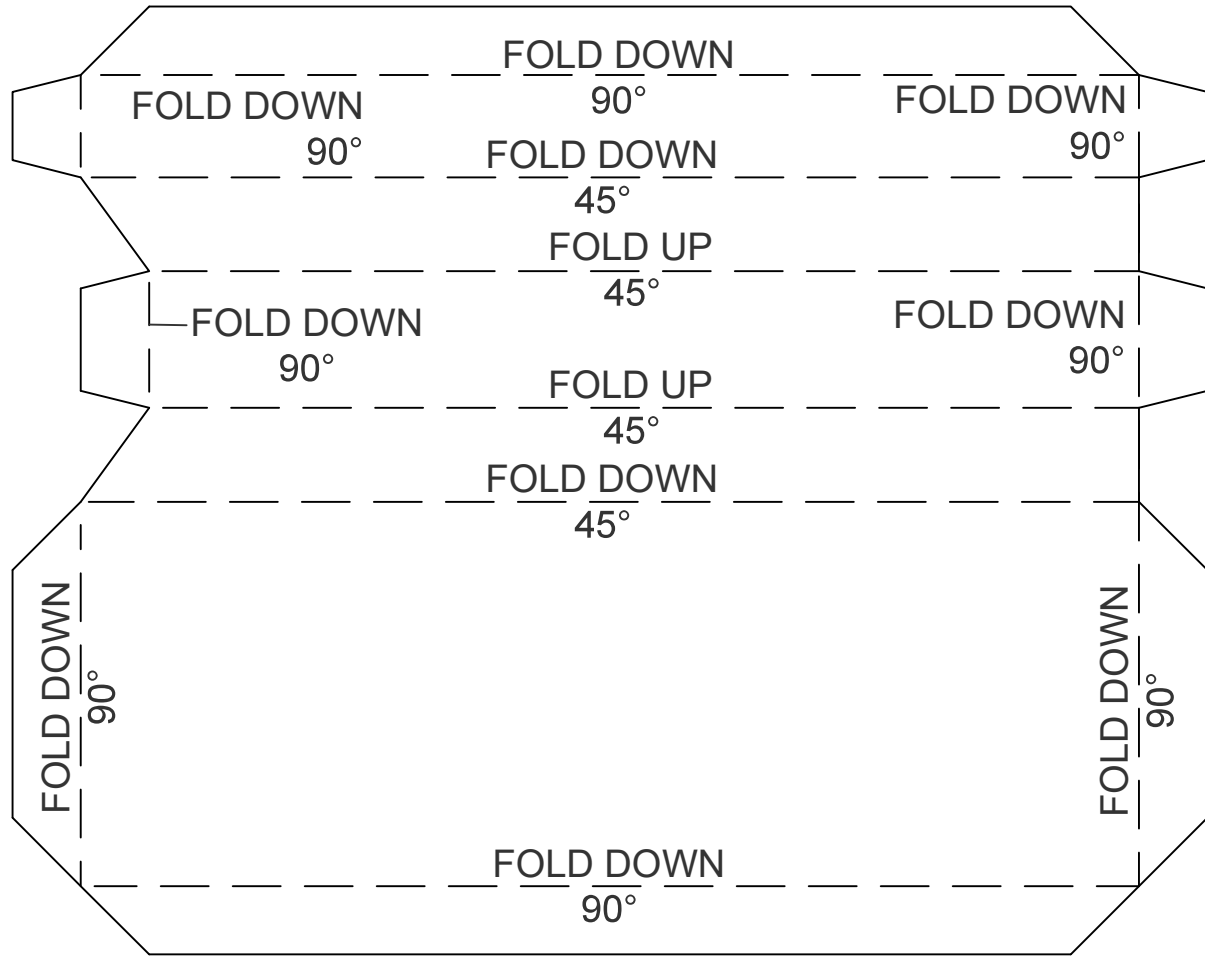

LOW PROFILE GUTTER CAP

GENC

MASTER PART NUMBER	VINTAGE	AVAILABLE COLORS	THICKNESS	YIELD	BLANK WIDTH	BLANK LENGTH	TOTAL WEIGHT LBS 26 GA	TOTAL WEIGHT LBS 24 GA	LRC
GENCL GENCR	A	SEE AVAILABLE COLOR CHART	26 OR 24 GA.	33 KSI	9.00	9.188	0.42	0.58	

(RIGHT SHOWN, LEFT OPP. HAND)

PART NUMBER DESCRIPTION

* SEE TRIM SECTION COVER PAGE FOR COLOR CODES

NOTES: