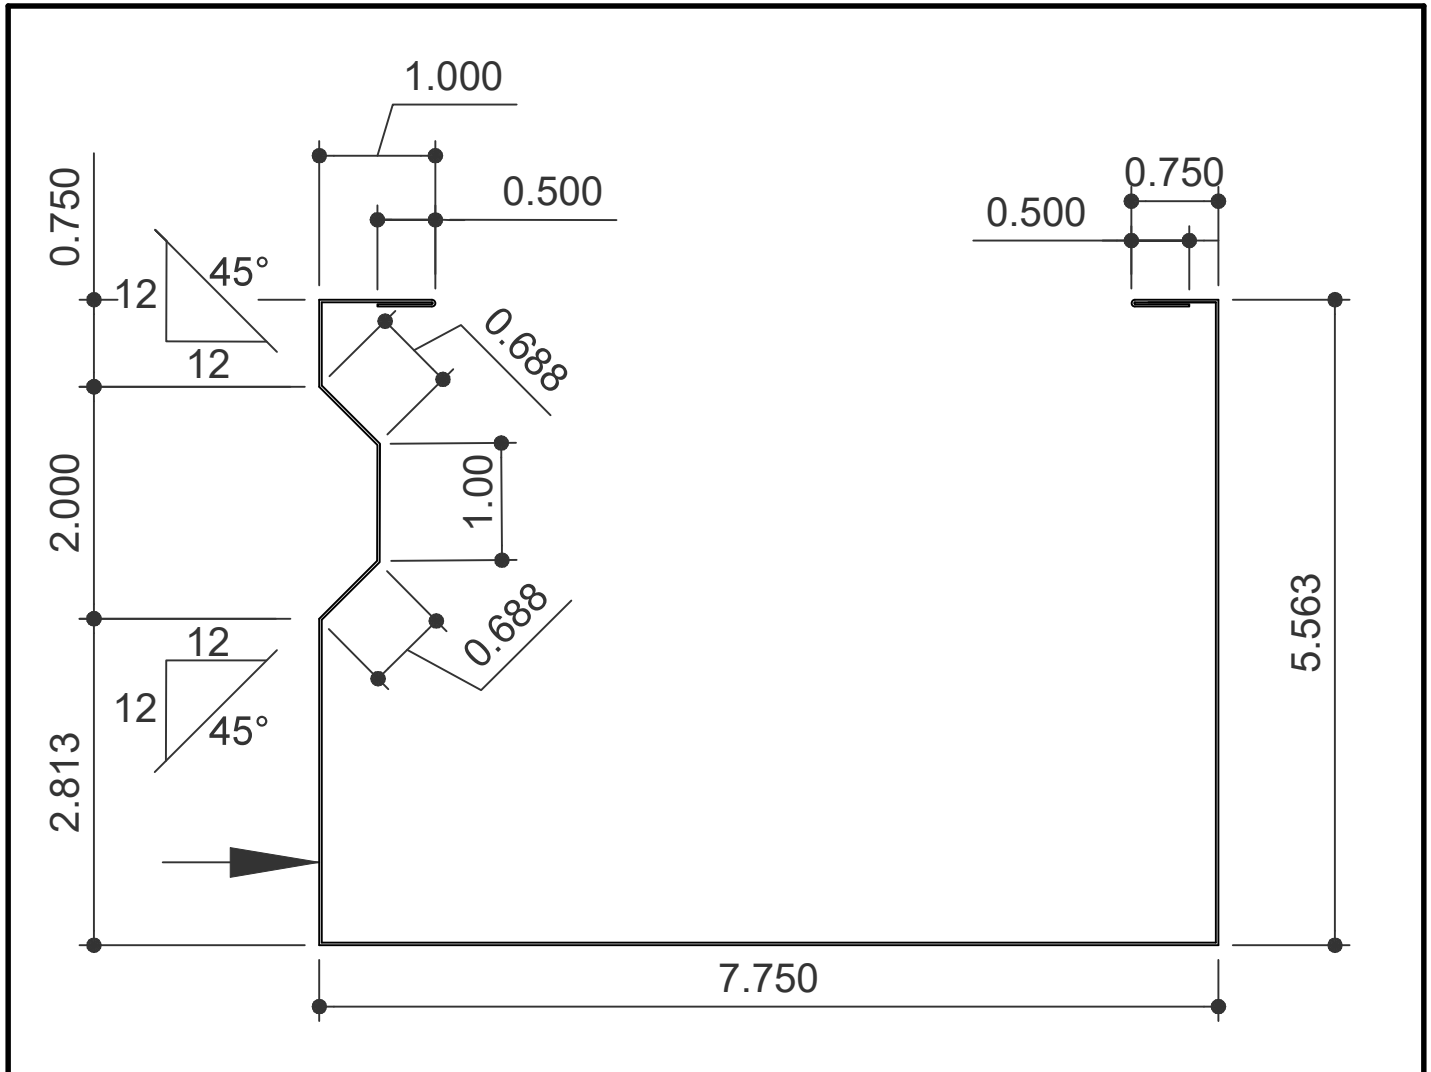

LOW PROFILE GUTTER								GEN	
MASTER PART NUMBER	VINTAGE	AVAILABLE COLORS	THICKNESS	YIELD	BLANK WIDTH	BLANK LENGTH	TOTAL WEIGHT LBS 26 GA.	TOTAL WEIGHT LBS 24 GA.	LRC
GEN181	A	SEE AVAILABLE COLOR CHART	26 OR 24 GA.	33 KSI	22.00	181.0	20.32	25.41	

PART NUMBER DESCRIPTION	
<p>G E N 1 8 1</p> <p>— CATEGORY CODE — LENGTH IN INCHES — COLOR CODE*</p>	<p>* SEE TRIM SECTION COVER PAGE FOR COLOR CODES</p>

NOTES: