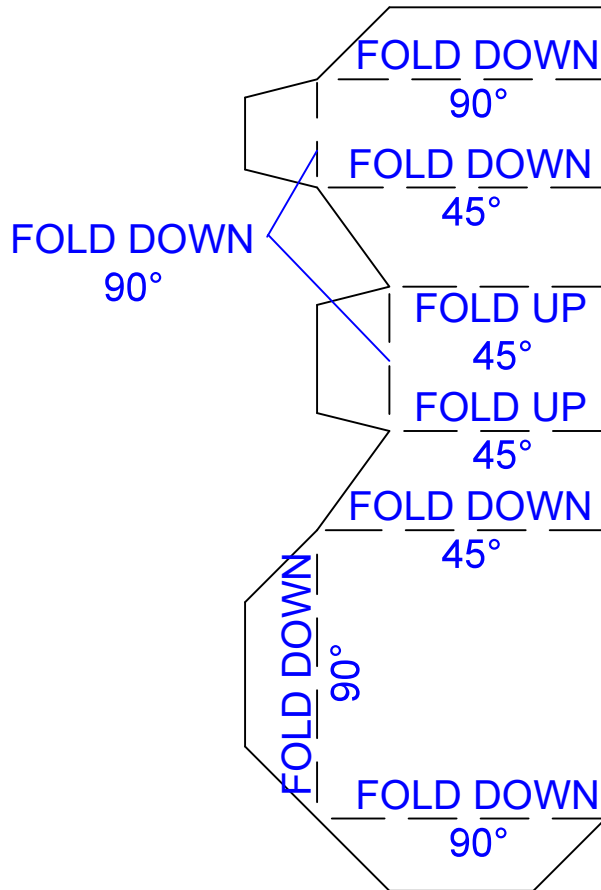

GEF FASCIA END CAP								GEFC	
MASTER PART NUMBER	VINTAGE	AVAILABLE COLORS	THICKNESS	YIELD	BLANK WIDTH	BLANK LENGTH	TOTAL WEIGHT LBS 26 GA.	TOTAL WEIGHT LBS 24 GA.	LRC
<b>GEFC</b>	A	SEE AVAILABLE COLOR CHART	26 OR 24 GA.	33 KSI	2.500	6.125	0.07	0.09	

(RIGHT SHOWN, LEFT OPP. HAND)

PART NUMBER DESCRIPTION	
	<p>* SEE TRIM SECTION COVER PAGE FOR COLOR CODES</p>

NOTES: