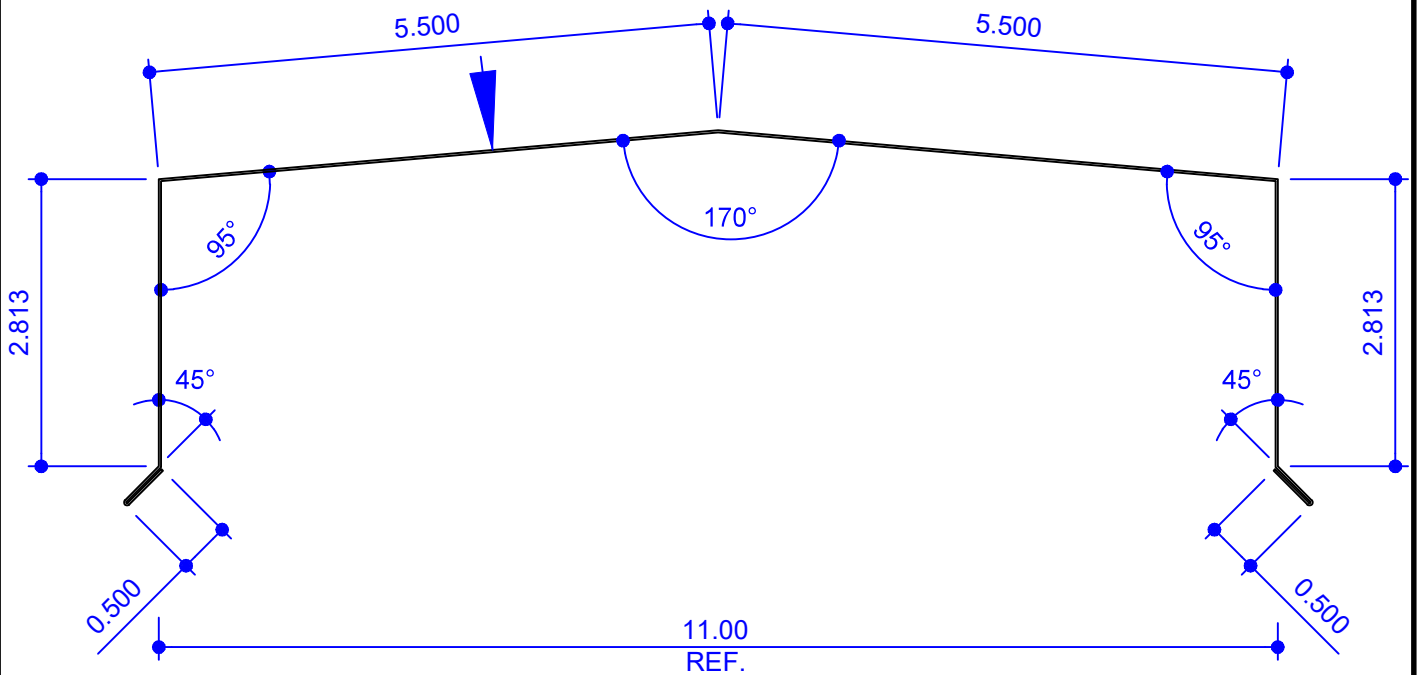

# FASCIA CAP TRIM (8" GIRTS)

**FT8**

MASTER PART NUMBER	VINTAGE	AVAILABLE COLORS	THICKNESS	YIELD	BLANK WIDTH	BLANK LENGTH	TOTAL WEIGHT LBS 26 GA.	TOTAL WEIGHT LBS 24 GA.	LRC
<b>FT8181</b>	B	SEE AVAILABLE COLOR CHART	26 OR 24 GA.	33 KSI	18.625	181.0	17.20	21.50	
<b>FT8241</b>						241.0	22.91	28.64	

PART NUMBER DESCRIPTION

\* SEE TRIM SECTION COVER PAGE FOR COLOR CODES

NOTES: