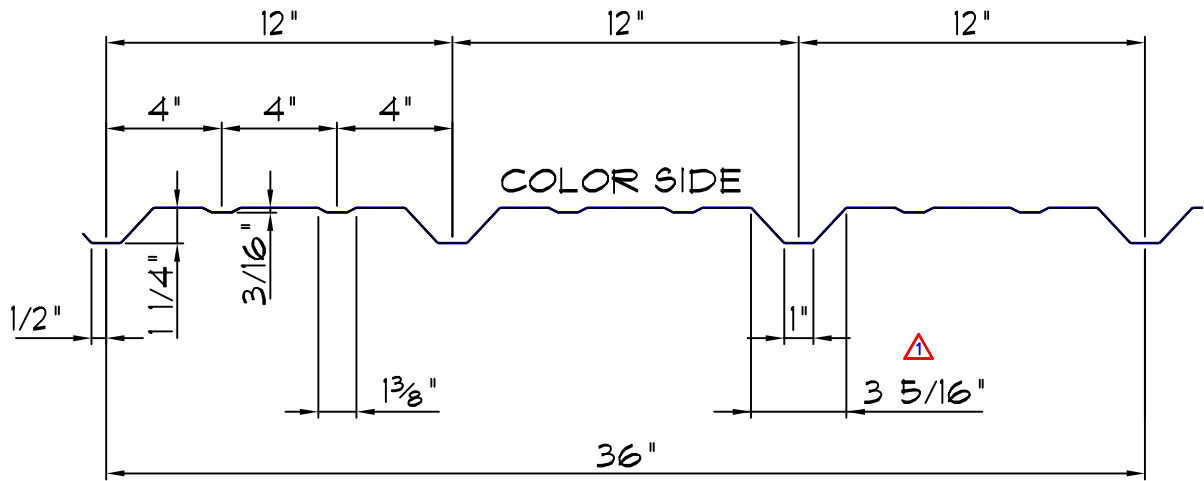

PANEL PROFILES:

REVERSE "R"

PH-LENGTH (26 GA)
PJ-LENGTH (24 GA)