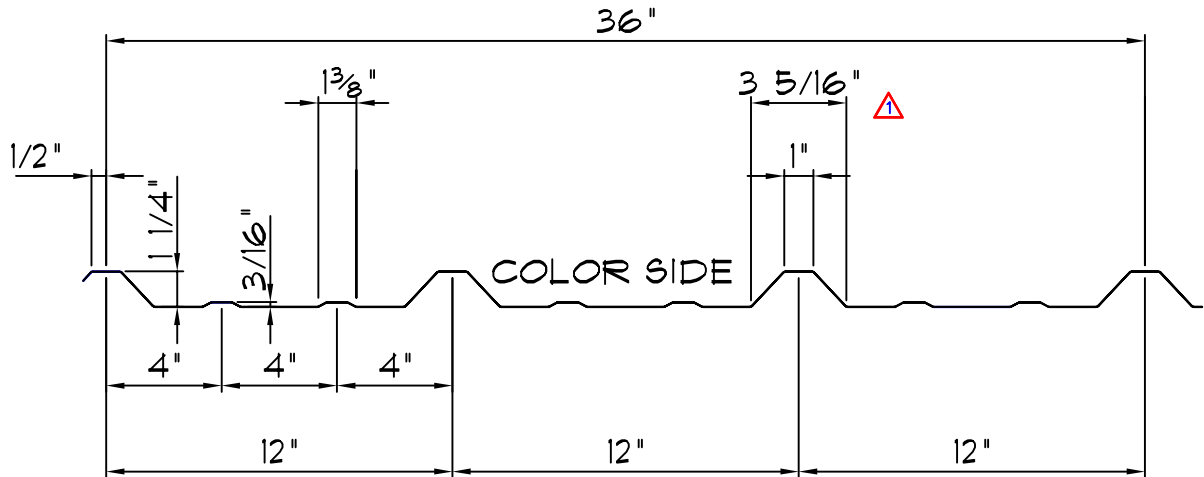

PANEL PROFILES:

STANDARD "R"

PA-LENGTH (26 GA)

PB-LENGTH (24 GA)